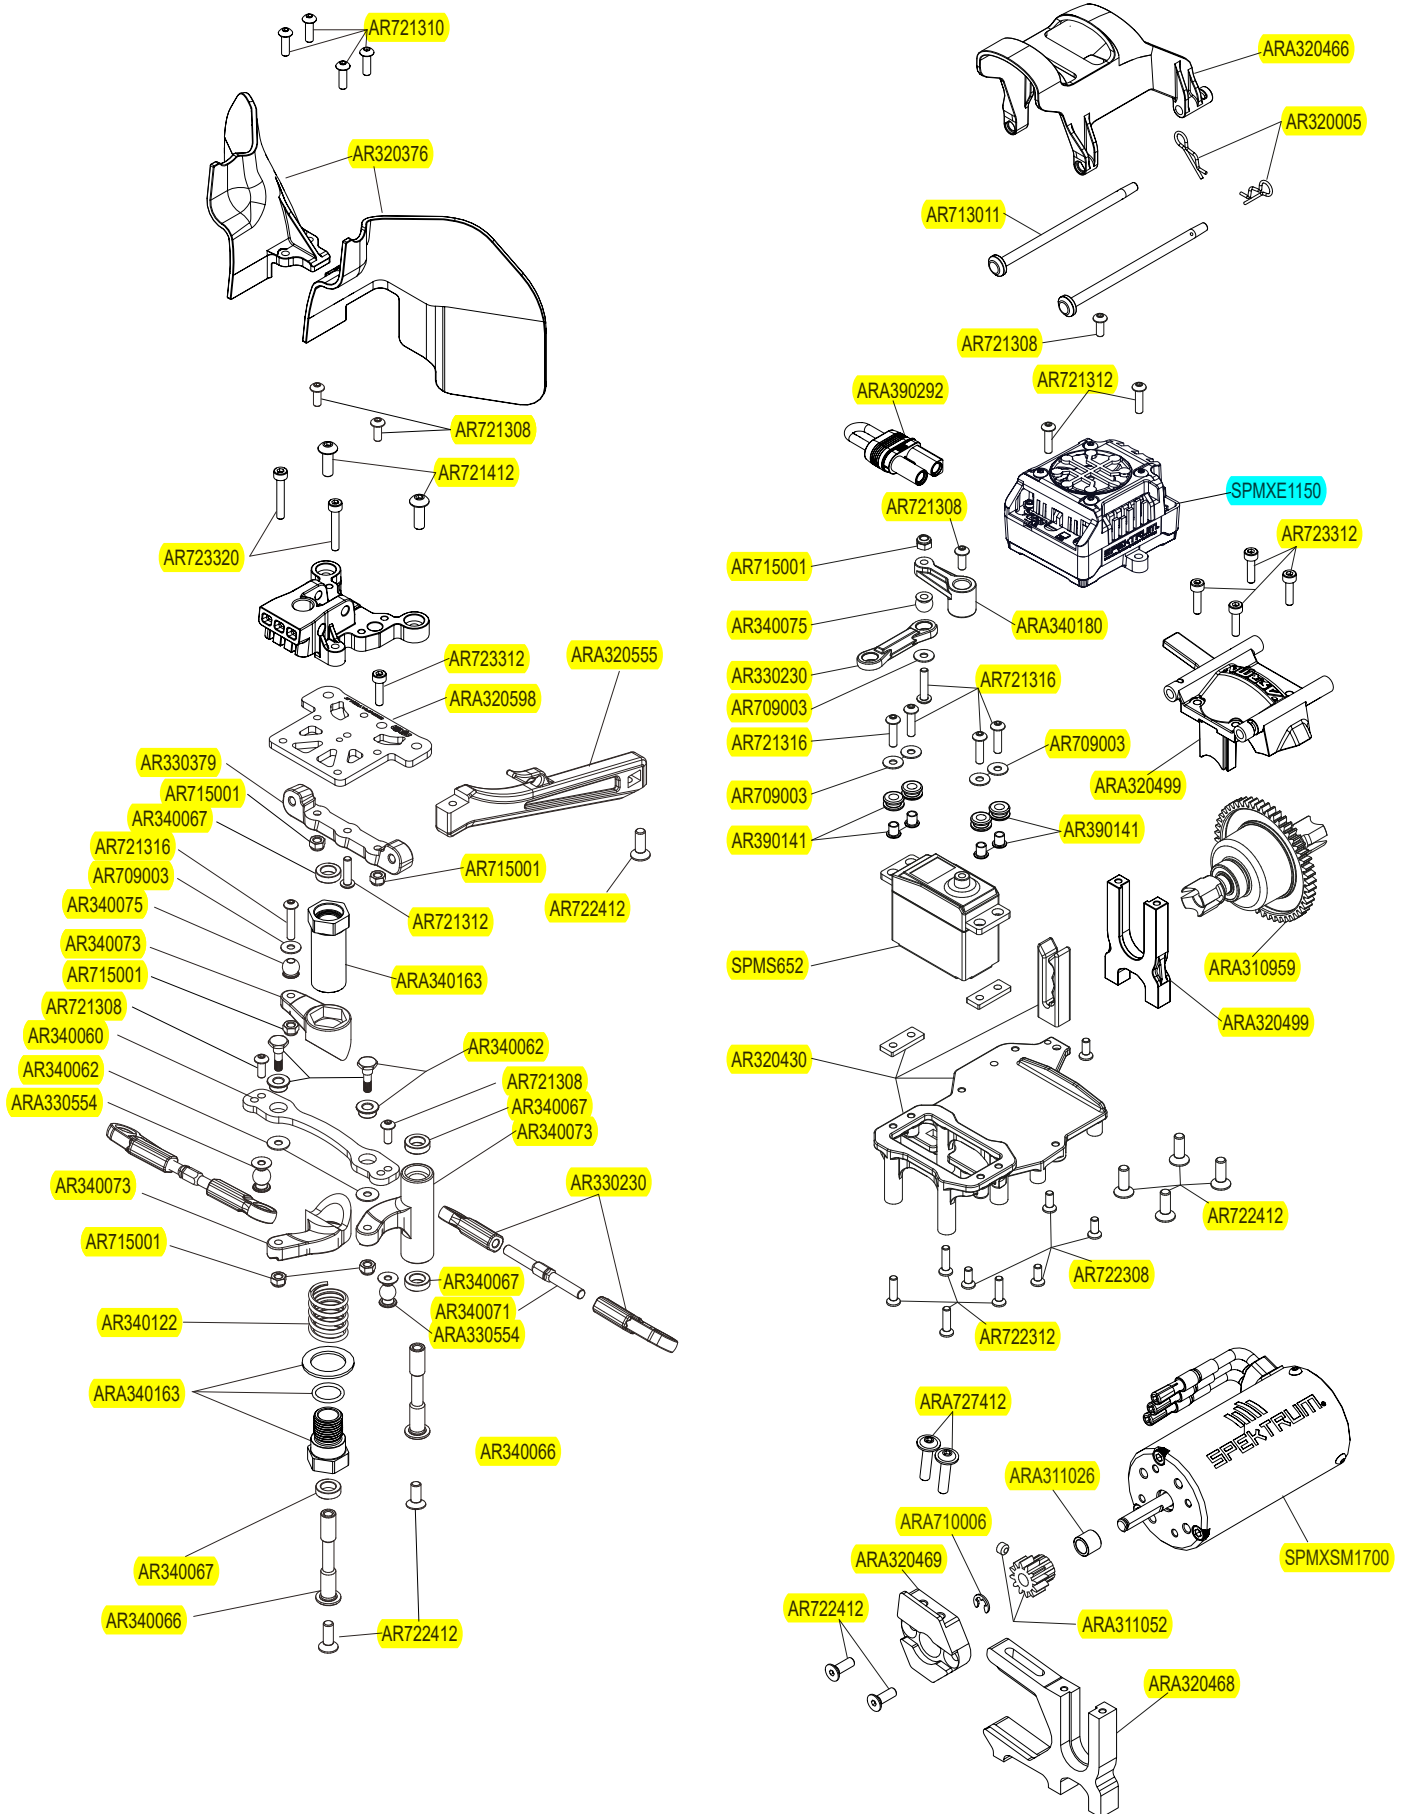

Centre Center
Centre Centro
センター 中心

NOTORIOUS™ 1/5 6S BLX