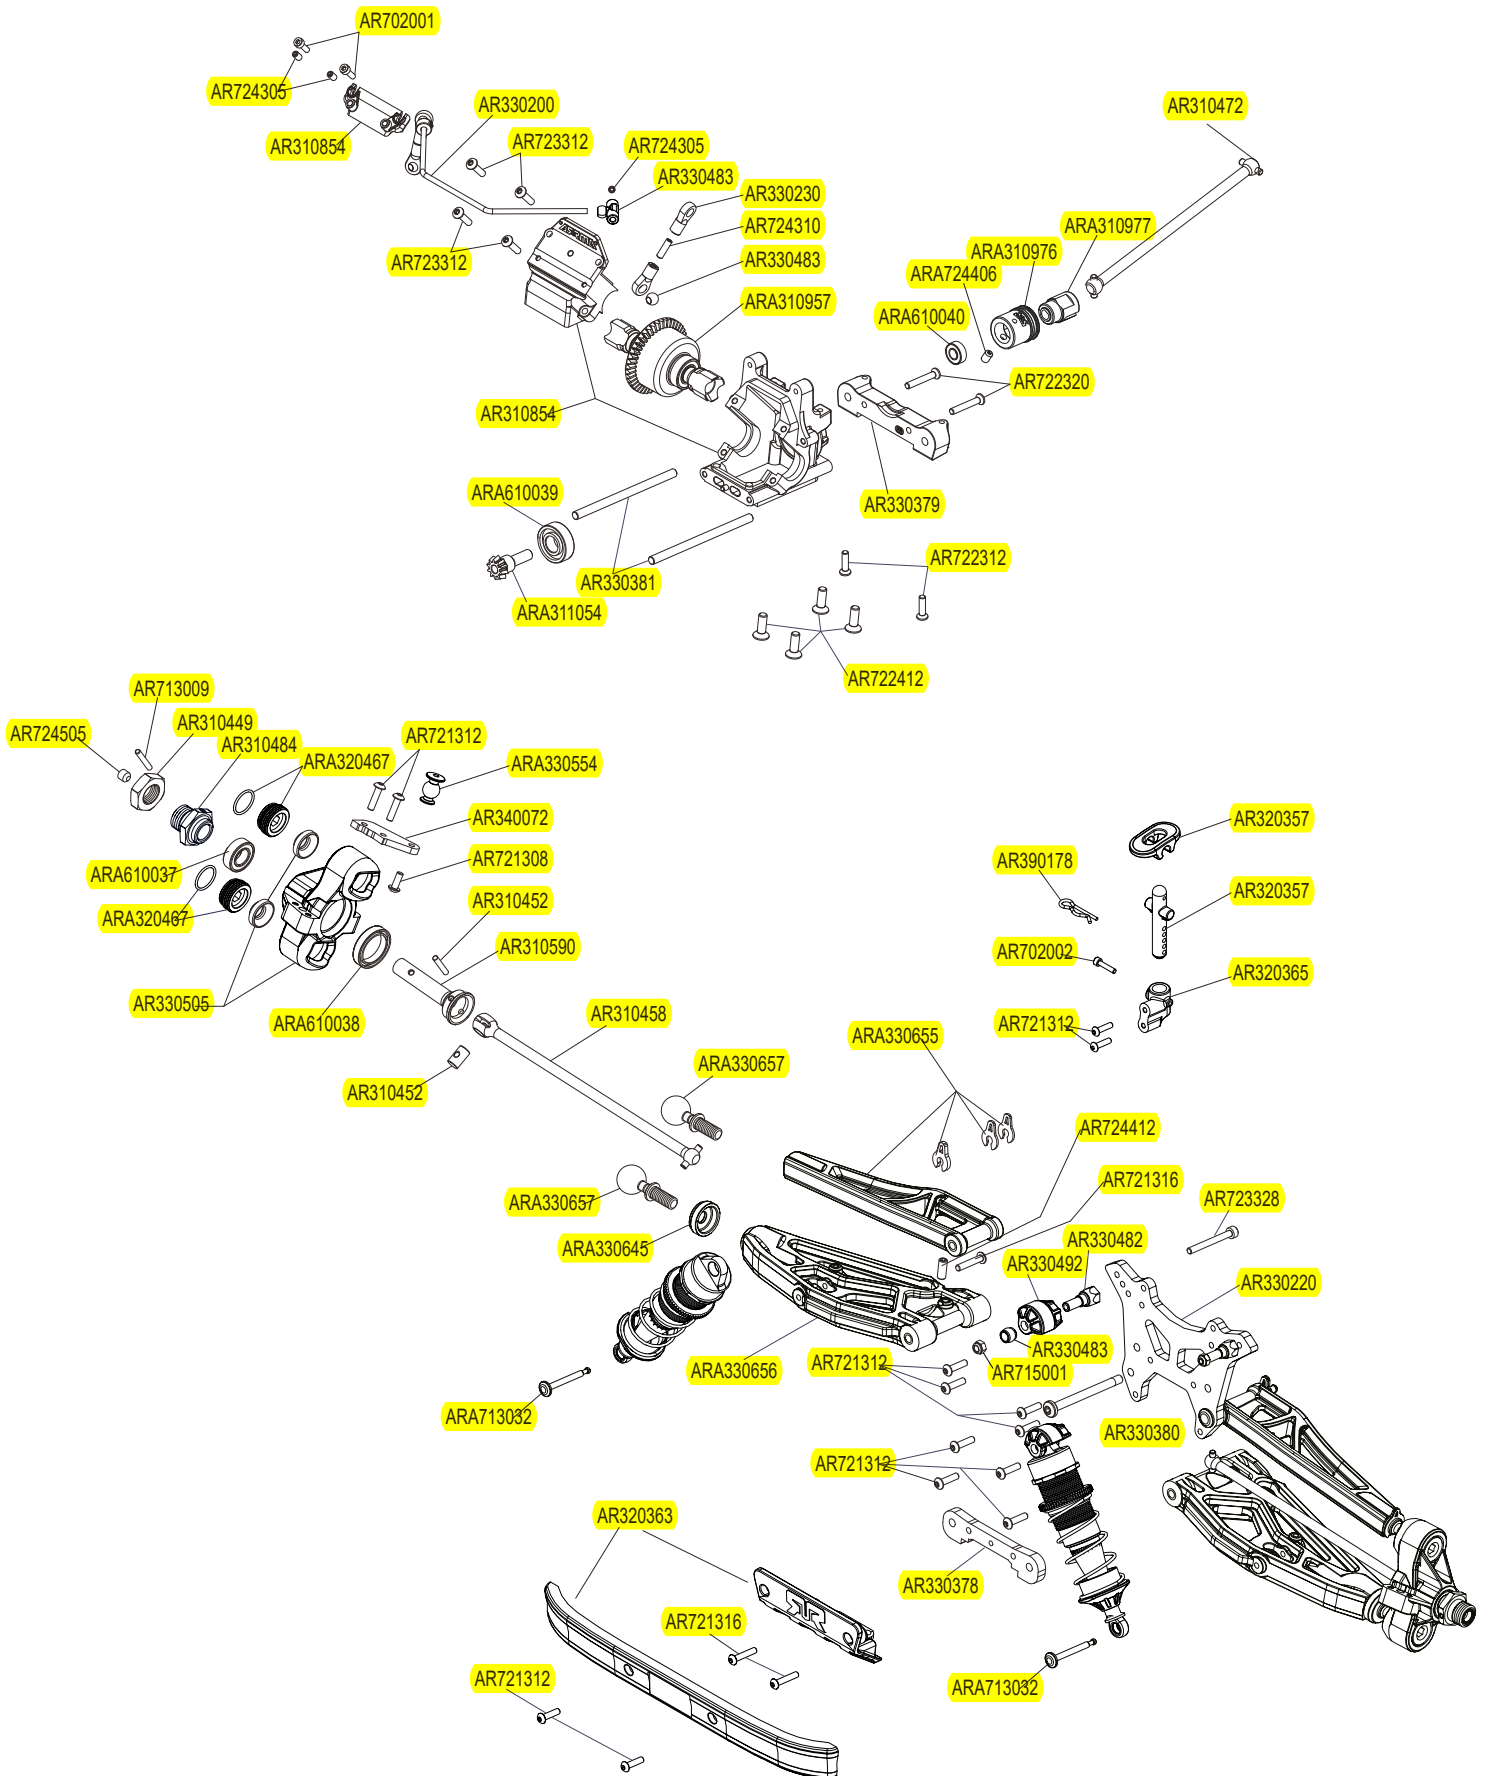

# NOTORIOUS™

1/8 **6S** ELX

1/8TH SCALE 4WD ELECTRIC STUNT TRUCK

Front Vorne Avant Delantero  
 フロント 前

# NOTORIOUS™ 6S BLX

Centre Center  
 Centre Centro  
 センター 中心

CENTER DIFF EXPLODED VIEW

FRONT AND REAR DIFF EXPLODED VIEW

Body & Tire Karosserie & Reifen  
Carrosserie & Pneu  
Cuerpo & Neumático  
车身及轮胎 ボディとタイヤ